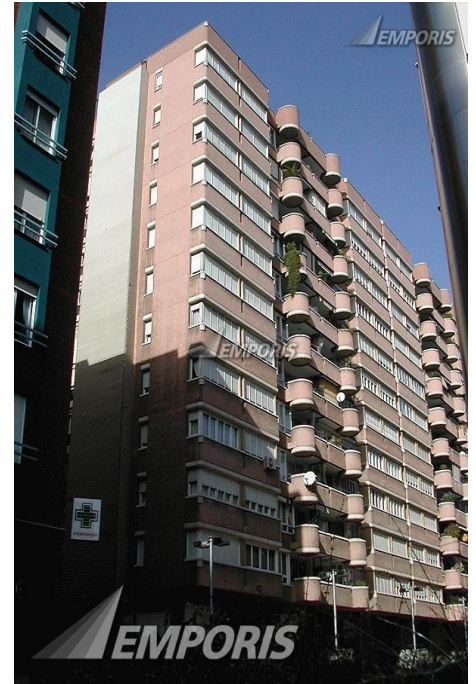

Xile 34-40

Identification

EBN	164183
Name	Xile 34-40
Construction Type	high-rise building
Current Status	existing [completed]

Location

Continent Name	Europe	District (2nd level)	Maternitat i Sant Ramon
Country Name	Espagne	Postcode	08028
State Name	Catalogne	Address (as text)	Avinguda de Xile, 34-40
Metro Area Name	Àrea metropolitana de Barcelona	Main Address	Avinguda de Xile, 34-40
City Name	Barcelona	Latitude	Contact us